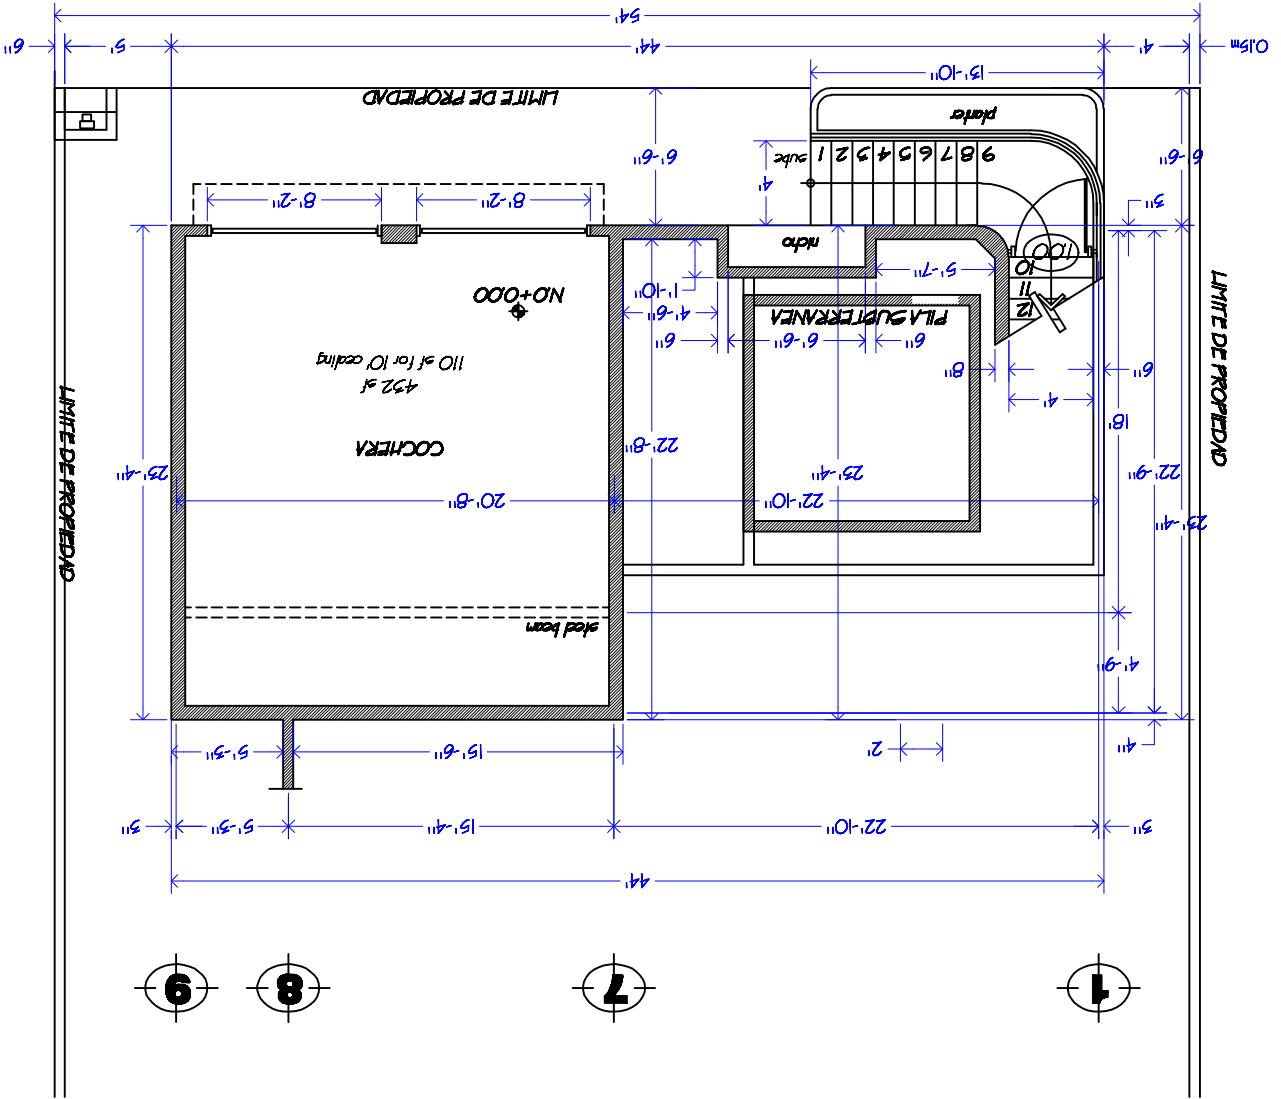

# LOWER LEVEL

sep 08th 2009

added surface 46.66 sf